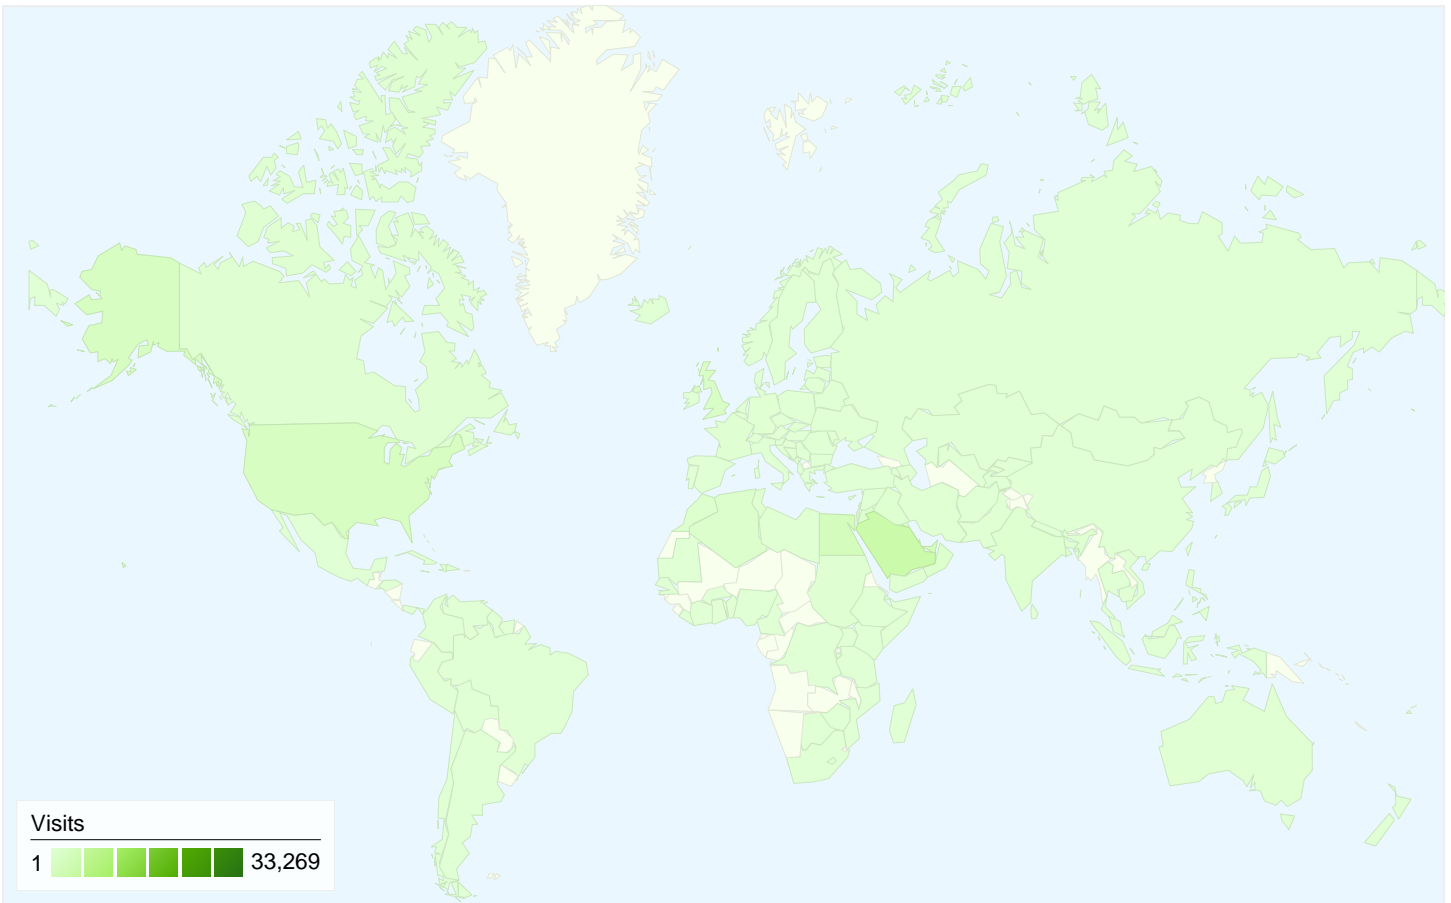

Map Overlay

36,117 people visited this site

 55,788 Visits

 36,117 Absolute Unique Visitors

 167,697 Pageviews

 3.01 Average Pageviews

 00:04:19 Time on Site

 53.90% Bounce Rate

All traffic sources sent a total of 55,788 visits

| | |
|---|--------------------|
| ■ Search Engines | 34,389.00 (61.64%) |
| ■ Direct Traffic | 15,048.00 (26.97%) |
| ■ Referring Sites | 6,351.00 (11.38%) |

55,788 visits came from 146 countries/territories

Site Usage

| Country/Territory | Visits | Pages/Visit | Avg. Time on Site | % New Visits | Bounce Rate |
|---|--|--|---|--|-------------|
| Visits 55,788 % of Site Total: 100.00% | Pages/Visit 3.01 Site Avg: 3.01 (0.00%) | Avg. Time on Site 00:04:19 Site Avg: 00:04:19 (0.00%) | % New Visits 63.78% Site Avg: 63.66% (0.18%) | Bounce Rate 53.90% Site Avg: 53.90% (0.00%) | |
| Bahrain | 33,269 | 3.38 | 00:05:29 | 51.90% | 47.84% |
| Saudi Arabia | 4,092 | 1.87 | 00:01:22 | 91.23% | 73.24% |
| United Arab Emirates | 2,440 | 3.55 | 00:05:33 | 47.13% | 52.01% |
| Egypt | 2,316 | 2.12 | 00:02:18 | 86.74% | 70.21% |
| United States | 1,747 | 2.49 | 00:02:10 | 83.29% | 58.21% |
| United Kingdom | 1,459 | 2.57 | 00:01:56 | 82.52% | 53.67% |
| (not set) | 880 | 3.22 | 00:04:51 | 63.30% | 55.45% |
| Kuwait | 819 | 2.66 | 00:02:44 | 85.59% | 61.90% |
| Algeria | 771 | 1.74 | 00:01:21 | 94.03% | 77.17% |