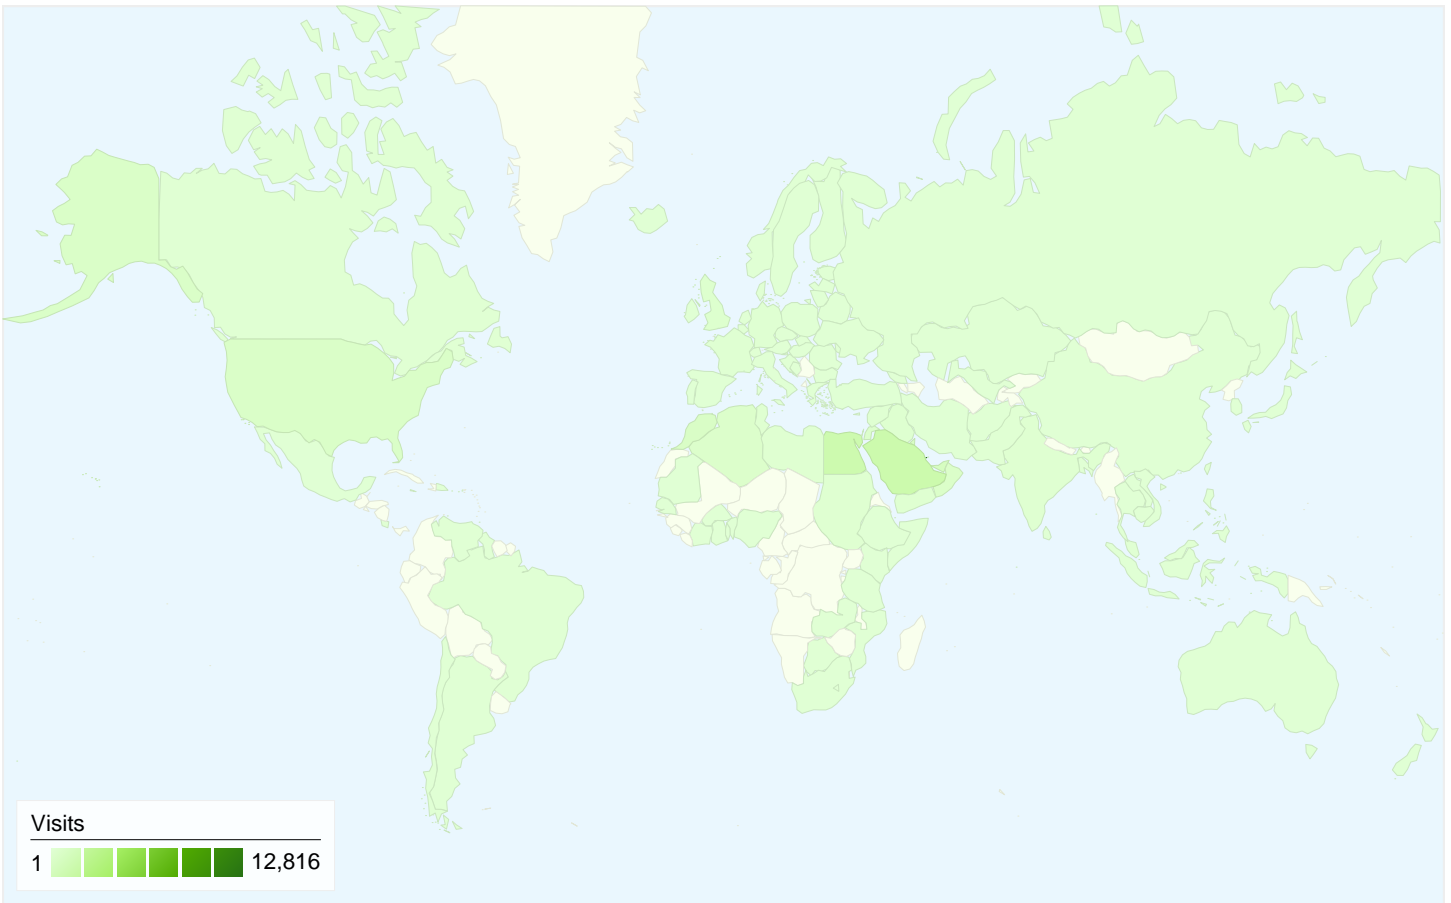

Map Overlay

14,936 people visited this site

22,046 Visits

14,936 Absolute Unique Visitors

58,401 Pageviews

2.65 Average Pageviews

00:03:22 Time on Site

61.47% Bounce Rate

All traffic sources sent a total of 22,046 visits

-  **26.81%** Direct Traffic
-  **9.93%** Referring Sites
-  **63.26%** Search Engines

- **Search Engines**
13,946.00 (63.26%)
- **Direct Traffic**
5,910.00 (26.81%)
- **Referring Sites**
2,190.00 (9.93%)

22,046 visits came from 119 countries/territories

Site Usage

Country/Territory	Visits	Pages/Visit	Avg. Time on Site	% New Visits	Bounce Rate
Visits 22,046 % of Site Total: 100.00%	Pages/Visit 2.65 Site Avg: 2.65 (0.00%)	Avg. Time on Site 00:03:22 Site Avg: 00:03:22 (0.00%)	% New Visits 66.53% Site Avg: 66.46% (0.10%)	Bounce Rate 61.47% Site Avg: 61.47% (0.00%)	
Bahrain	12,816	3.15	00:04:35	50.87%	55.49%
Saudi Arabia	1,510	1.77	00:01:14	93.91%	73.51%
Egypt	1,404	1.79	00:01:28	92.02%	73.93%
United Arab Emirates	736	2.11	00:01:54	78.26%	59.24%
Kuwait	629	2.19	00:02:17	76.31%	72.34%
Morocco	559	1.71	00:01:19	93.92%	75.85%
United States	464	2.08	00:02:20	82.33%	69.40%
Oman	434	1.71	00:01:33	90.32%	78.57%
Algeria	362	1.65	00:01:24	92.27%	70.99%