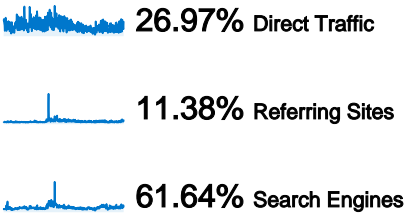

Site Usage

55,788 Visits

53.90% Bounce Rate

167,697 Pageviews

00:04:19 Avg. Time on Site

3.01 Pages/Visit

63.66% % New Visits

Visitors Overview

Map Overlay

36,117 people visited this site

 55,788 Visits

 36,117 Absolute Unique Visitors

 167,697 Pageviews

 3.01 Average Pageviews

 00:04:19 Time on Site

 53.90% Bounce Rate

All traffic sources sent a total of 55,788 visits

| | |
|---|--------------------|
| ■ Search Engines | 34,389.00 (61.64%) |
| ■ Direct Traffic | 15,048.00 (26.97%) |
| ■ Referring Sites | 6,351.00 (11.38%) |

55,788 visits came from 146 countries/territories

Site Usage

| Country/Territory | Visits | Pages/Visit | Avg. Time on Site | % New Visits | Bounce Rate |
|---|--|--|---|--|-------------|
| Visits 55,788 % of Site Total: 100.00% | Pages/Visit 3.01 Site Avg: 3.01 (0.00%) | Avg. Time on Site 00:04:19 Site Avg: 00:04:19 (0.00%) | % New Visits 63.78% Site Avg: 63.66% (0.18%) | Bounce Rate 53.90% Site Avg: 53.90% (0.00%) | |
| Bahrain | 33,269 | 3.38 | 00:05:29 | 51.90% | 47.84% |
| Saudi Arabia | 4,092 | 1.87 | 00:01:22 | 91.23% | 73.24% |
| United Arab Emirates | 2,440 | 3.55 | 00:05:33 | 47.13% | 52.01% |
| Egypt | 2,316 | 2.12 | 00:02:18 | 86.74% | 70.21% |
| United States | 1,747 | 2.49 | 00:02:10 | 83.29% | 58.21% |
| United Kingdom | 1,459 | 2.57 | 00:01:56 | 82.52% | 53.67% |
| (not set) | 880 | 3.22 | 00:04:51 | 63.30% | 55.45% |
| Kuwait | 819 | 2.66 | 00:02:44 | 85.59% | 61.90% |
| Algeria | 771 | 1.74 | 00:01:21 | 94.03% | 77.17% |