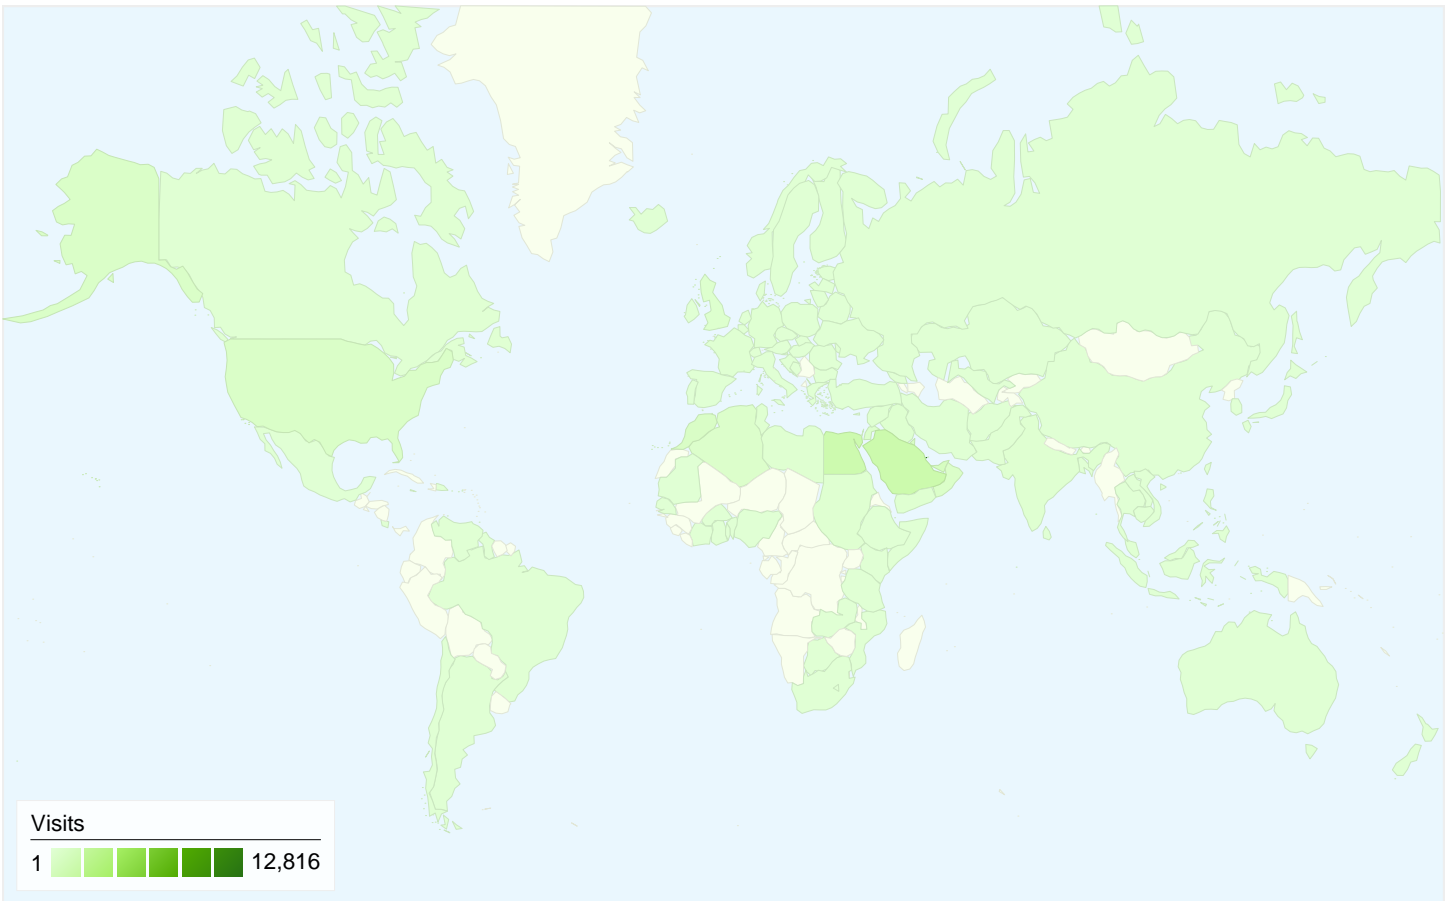

Map Overlay

14,936 people visited this site

22,046 Visits

14,936 Absolute Unique Visitors

58,401 Pageviews

2.65 Average Pageviews

00:03:22 Time on Site

61.47% Bounce Rate

All traffic sources sent a total of 22,046 visits

-  **26.81%** Direct Traffic
-  **9.93%** Referring Sites
-  **63.26%** Search Engines

- **Search Engines**
13,946.00 (63.26%)
- **Direct Traffic**
5,910.00 (26.81%)
- **Referring Sites**
2,190.00 (9.93%)

22,046 visits came from 119 countries/territories

Site Usage

Country/Territory	Visits	Pages/Visit	Avg. Time on Site	% New Visits	Bounce Rate
Visits 22,046 % of Site Total: 100.00%	Pages/Visit 2.65 Site Avg: 2.65 (0.00%)	Avg. Time on Site 00:03:22 Site Avg: 00:03:22 (0.00%)	% New Visits 66.53% Site Avg: 66.46% (0.10%)	Bounce Rate 61.47% Site Avg: 61.47% (0.00%)	
Bahrain	12,816	3.15	00:04:35	50.87%	55.49%
Saudi Arabia	1,510	1.77	00:01:14	93.91%	73.51%
Egypt	1,404	1.79	00:01:28	92.02%	73.93%
United Arab Emirates	736	2.11	00:01:54	78.26%	59.24%
Kuwait	629	2.19	00:02:17	76.31%	72.34%
Morocco	559	1.71	00:01:19	93.92%	75.85%
United States	464	2.08	00:02:20	82.33%	69.40%
Oman	434	1.71	00:01:33	90.32%	78.57%
Algeria	362	1.65	00:01:24	92.27%	70.99%