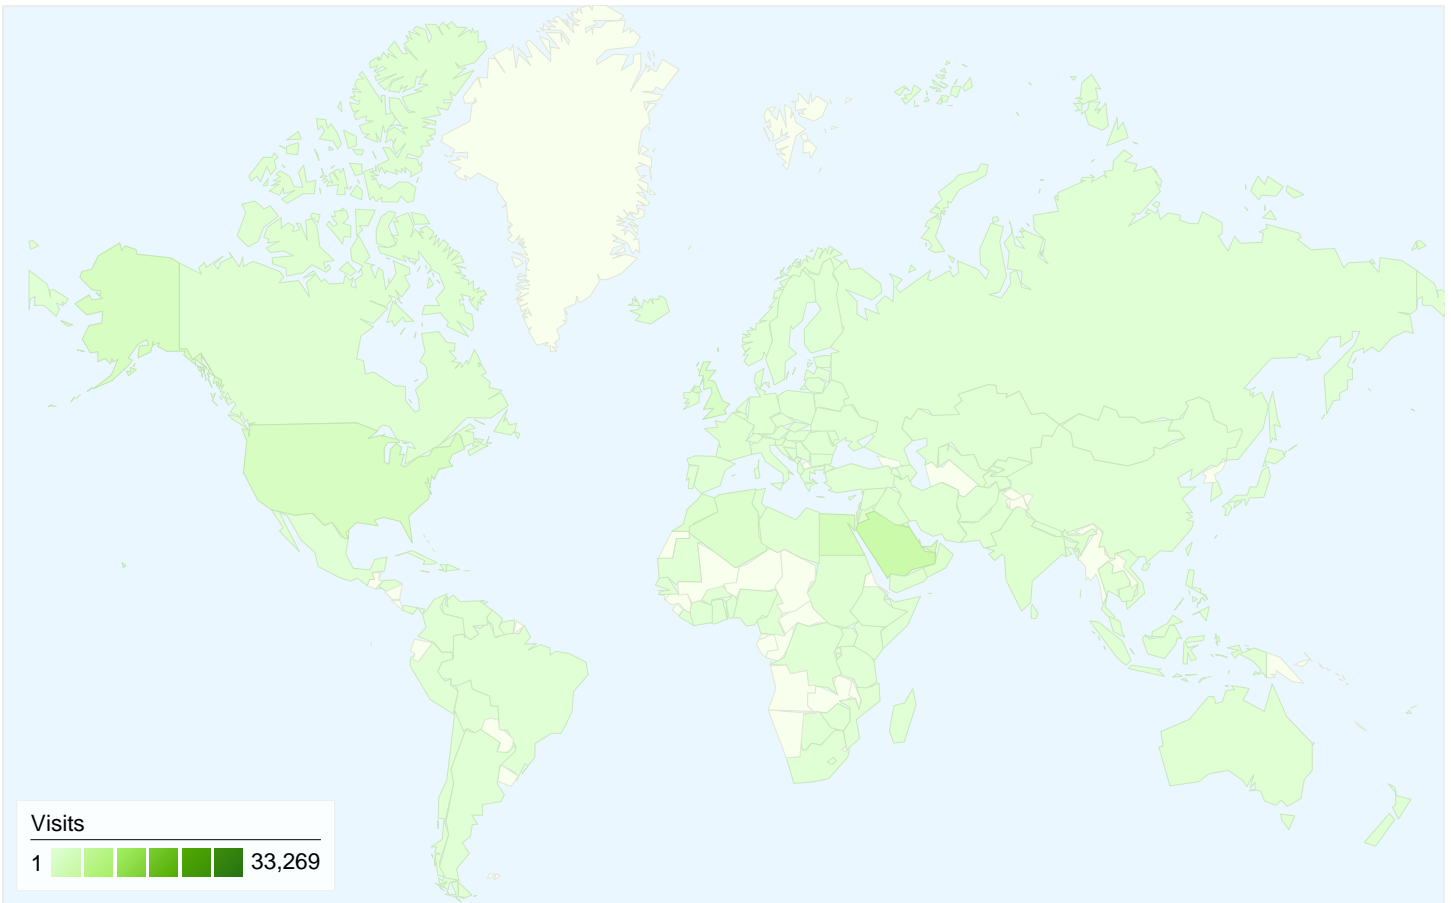

55,788 visits came from 146 countries/territories

Site Usage

Country/Territory	Visits	Pages/Visit	Avg. Time on Site	% New Visits	Bounce Rate
Visits 55,788 % of Site Total: 100.00%	Pages/Visit 3.01 Site Avg: 3.01 (0.00%)	Avg. Time on Site 00:04:19 Site Avg: 00:04:19 (0.00%)	% New Visits 63.78% Site Avg: 63.66% (0.18%)	Bounce Rate 53.90% Site Avg: 53.90% (0.00%)	
Bahrain	33,269	3.38	00:05:29	51.90%	47.84%
Saudi Arabia	4,092	1.87	00:01:22	91.23%	73.24%
United Arab Emirates	2,440	3.55	00:05:33	47.13%	52.01%
Egypt	2,316	2.12	00:02:18	86.74%	70.21%
United States	1,747	2.49	00:02:10	83.29%	58.21%
United Kingdom	1,459	2.57	00:01:56	82.52%	53.67%
(not set)	880	3.22	00:04:51	63.30%	55.45%
Kuwait	819	2.66	00:02:44	85.59%	61.90%
Algeria	771	1.74	00:01:21	94.03%	77.17%