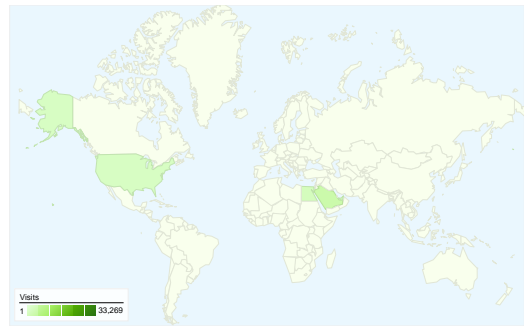

Map Overlay

Traffic Sources Overview

- **Search Engines**
  34,389.00 (61.64%)
- **Direct Traffic**
  15,048.00 (26.97%)
- **Referring Sites**
  6,351.00 (11.38%)

Content Overview

Pages	Pageviews	% Pageviews
/Pages/default.aspx	26,970	16.08%
/LegislativeResource/Constituti	10,989	6.55%
/En/Pages/default.aspx	7,096	4.23%
/LegislativeResource/Charter/P	6,213	3.70%
/Council/Pages/default.aspx	4,061	2.42%