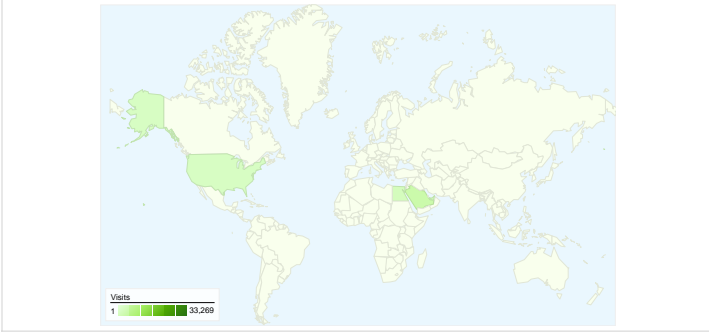

Map Overlay

36,117 people visited this site

 55,788 Visits

 36,117 Absolute Unique Visitors

 167,697 Pageviews

 3.01 Average Pageviews

 00:04:19 Time on Site

 53.90% Bounce Rate

All traffic sources sent a total of 55,788 visits

| | |
|---|--------------------|
| ■ Search Engines | 34,389.00 (61.64%) |
| ■ Direct Traffic | 15,048.00 (26.97%) |
| ■ Referring Sites | 6,351.00 (11.38%) |

55,788 visits came from 146 countries/territories

Site Usage

| Country/Territory | Visits | Pages/Visit | Avg. Time on Site | % New Visits | Bounce Rate |
|---|--|--|---|--|-------------|
| Visits 55,788 % of Site Total: 100.00% | Pages/Visit 3.01 Site Avg: 3.01 (0.00%) | Avg. Time on Site 00:04:19 Site Avg: 00:04:19 (0.00%) | % New Visits 63.78% Site Avg: 63.66% (0.18%) | Bounce Rate 53.90% Site Avg: 53.90% (0.00%) | |
| Bahrain | 33,269 | 3.38 | 00:05:29 | 51.90% | 47.84% |
| Saudi Arabia | 4,092 | 1.87 | 00:01:22 | 91.23% | 73.24% |
| United Arab Emirates | 2,440 | 3.55 | 00:05:33 | 47.13% | 52.01% |
| Egypt | 2,316 | 2.12 | 00:02:18 | 86.74% | 70.21% |
| United States | 1,747 | 2.49 | 00:02:10 | 83.29% | 58.21% |
| United Kingdom | 1,459 | 2.57 | 00:01:56 | 82.52% | 53.67% |
| (not set) | 880 | 3.22 | 00:04:51 | 63.30% | 55.45% |
| Kuwait | 819 | 2.66 | 00:02:44 | 85.59% | 61.90% |
| Algeria | 771 | 1.74 | 00:01:21 | 94.03% | 77.17% |