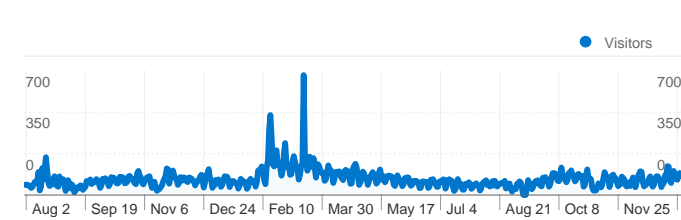

Site Usage

55,788 Visits

53.90% Bounce Rate

167,697 Pageviews

00:04:19 Avg. Time on Site

3.01 Pages/Visit

63.66% % New Visits

Visitors Overview

Map Overlay

36,117 people visited this site

 55,788 Visits

 36,117 Absolute Unique Visitors

 167,697 Pageviews

 3.01 Average Pageviews

 00:04:19 Time on Site

 53.90% Bounce Rate

All traffic sources sent a total of 55,788 visits

| | |
|---|--------------------|
| ■ Search Engines | 34,389.00 (61.64%) |
| ■ Direct Traffic | 15,048.00 (26.97%) |
| ■ Referring Sites | 6,351.00 (11.38%) |

55,788 visits came from 146 countries/territories

Site Usage

| Country/Territory | Visits | Pages/Visit | Avg. Time on Site | % New Visits | Bounce Rate |
|---|--|--|---|--|-------------|
| Visits 55,788 % of Site Total: 100.00% | Pages/Visit 3.01 Site Avg: 3.01 (0.00%) | Avg. Time on Site 00:04:19 Site Avg: 00:04:19 (0.00%) | % New Visits 63.78% Site Avg: 63.66% (0.18%) | Bounce Rate 53.90% Site Avg: 53.90% (0.00%) | |
| Bahrain | 33,269 | 3.38 | 00:05:29 | 51.90% | 47.84% |
| Saudi Arabia | 4,092 | 1.87 | 00:01:22 | 91.23% | 73.24% |
| United Arab Emirates | 2,440 | 3.55 | 00:05:33 | 47.13% | 52.01% |
| Egypt | 2,316 | 2.12 | 00:02:18 | 86.74% | 70.21% |
| United States | 1,747 | 2.49 | 00:02:10 | 83.29% | 58.21% |
| United Kingdom | 1,459 | 2.57 | 00:01:56 | 82.52% | 53.67% |
| (not set) | 880 | 3.22 | 00:04:51 | 63.30% | 55.45% |
| Kuwait | 819 | 2.66 | 00:02:44 | 85.59% | 61.90% |
| Algeria | 771 | 1.74 | 00:01:21 | 94.03% | 77.17% |