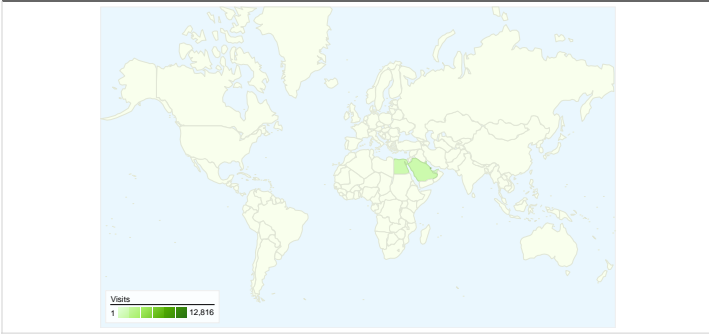

Map Overlay

14,936 people visited this site

22,046 Visits

14,936 Absolute Unique Visitors

58,401 Pageviews

2.65 Average Pageviews

00:03:22 Time on Site

61.47% Bounce Rate

All traffic sources sent a total of 22,046 visits

-  **26.81%** Direct Traffic
-  **9.93%** Referring Sites
-  **63.26%** Search Engines

- **Search Engines**
13,946.00 (63.26%)
- **Direct Traffic**
5,910.00 (26.81%)
- **Referring Sites**
2,190.00 (9.93%)

22,046 visits came from 119 countries/territories

Site Usage

Country/Territory	Visits	Pages/Visit	Avg. Time on Site	% New Visits	Bounce Rate
Visits 22,046 % of Site Total: 100.00%	Pages/Visit 2.65 Site Avg: 2.65 (0.00%)	Avg. Time on Site 00:03:22 Site Avg: 00:03:22 (0.00%)	% New Visits 66.53% Site Avg: 66.46% (0.10%)	Bounce Rate 61.47% Site Avg: 61.47% (0.00%)	
Bahrain	12,816	3.15	00:04:35	50.87%	55.49%
Saudi Arabia	1,510	1.77	00:01:14	93.91%	73.51%
Egypt	1,404	1.79	00:01:28	92.02%	73.93%
United Arab Emirates	736	2.11	00:01:54	78.26%	59.24%
Kuwait	629	2.19	00:02:17	76.31%	72.34%
Morocco	559	1.71	00:01:19	93.92%	75.85%
United States	464	2.08	00:02:20	82.33%	69.40%
Oman	434	1.71	00:01:33	90.32%	78.57%
Algeria	362	1.65	00:01:24	92.27%	70.99%