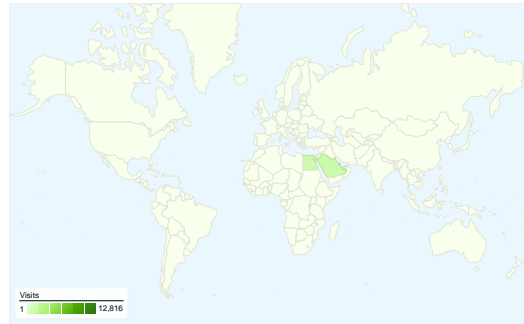

Map Overlay

Traffic Sources Overview

- **Search Engines**
  13,946.00 (63.26%)
- **Direct Traffic**
  5,910.00 (26.81%)
- **Referring Sites**
  2,190.00 (9.93%)

Content Overview

Pages	Pageviews	% Pageviews
/Pages/default.aspx	16,302	27.91%
/En/Pages/default.aspx	1,754	3.00%
/LegislativeResource/Constituti	1,641	2.81%
/Council/Pages/default.aspx	1,112	1.90%
/Services/Pages/default.aspx	1,093	1.87%